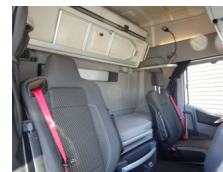

Renault

Renault T430 E6 COMFORT / 280 DKM!

€ 34.900 excl.

Year **2016**
Reference number **St_3577**
Mileage **282,951**

Common

Type **T430 E6 COMFORT / 280 DKM!**
chassisnummer **VF611A164HD020047**
eersteregistratie **16-11-2016**
brandstof **Diesel**
marge **Netto**

Weights

GVW **19.000**
Empty weight **7.880**
Load capacity **11.120**

Specifications

Configuration **4x2**
European standard **6**
Engine **430pk**
Wheelbase **380**
Transmission **Automaat**

Tires / suspension

Tyres first axle **40**
Tyre size first axle **385/55R22.5**
Suspension first axle **Blad**
Tyres second axle **40**
Tyre size second axle **315/70R22.5**
Suspension second axle **Lucht**

versteijnen
trucks